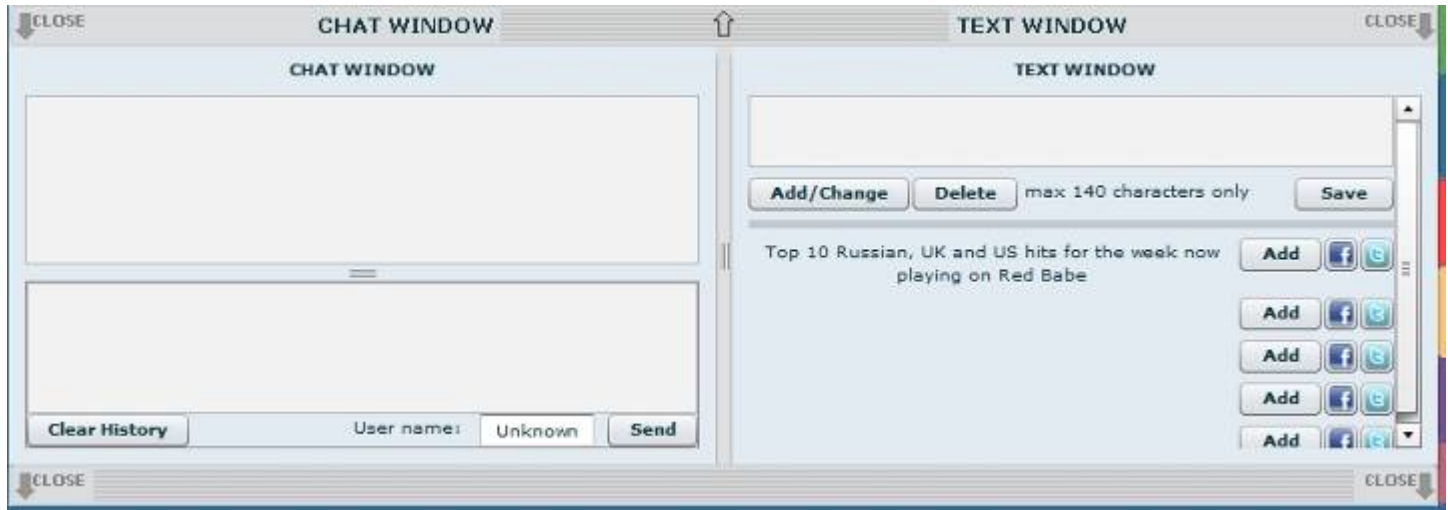

Chat & Scrolling Text Communication Window

At the bottom of the Schedule/Play Area (PSA) you will find the Chat & Scrolling Text Window which when clicked on slides up. This has two sections (see screen shot below), the first is for chatting to your listeners when they visit your PRS page or use the Facebook App, and the second is for creating messages of up to 140 characters to be displayed and scrolled on your PRS page.

The Chat window is easy to use, just type in the text and press 'send'. The Username at the bottom can be changed to what you require. As mentioned this Chat window is connected to your PRS page and the KryKey Facebook App.

The Text window is also easy to use, as you just type in a message (up to 140 characters) and then select the 'add/change' button and then 'save'. Up to 5 scrolling text messages can be added and displayed on your PRS page. You can also send any of these Text messages to your Twitter or Facebook accounts. The text will be displayed on your Facebook Wall. Please note the Twitter feed has been disabled.

This will help you communicate and promote your web radio station.

Facebook Embed Code

If you have a Fan page, then you can use the Embed Code below (change number in **bold red** to the radio station number) in combination using the app (<http://www.facebook.com/apps/application.php?id=190322544333196>). KryKey Internet Radio is also on Facebook and you can find us by going to www.Facebook.com/KryKeyWebRadio – if you require help in creating a Facebook Fan page for your radio station, please email us and we can help.

Embed Your Radio Station In A Web Page

You can Embed your radio station player into a web page by using the following code. You must change the number (we have made it **bold** and in **red** so you can see which number) to the same one as your radio station id which is the last number in the address. Example: <http://www.krykey.com/Radio/PRSPage.aspx?id=126> (the number to use is 126).

```
<div style="width:406px; height:150px;">
<OBJECT id="RadioPlayer"
type=application/x-shockwave-flash
```

* all technologies, concepts, designs on KryKey Internet Radio are copyright (c) 2006-2011 and are covered under US and EU law *